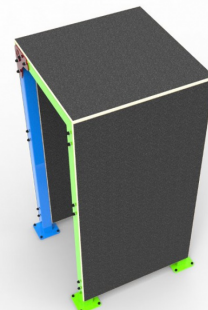

PRODUCT NAME

PRODUCT CODE

1EB07