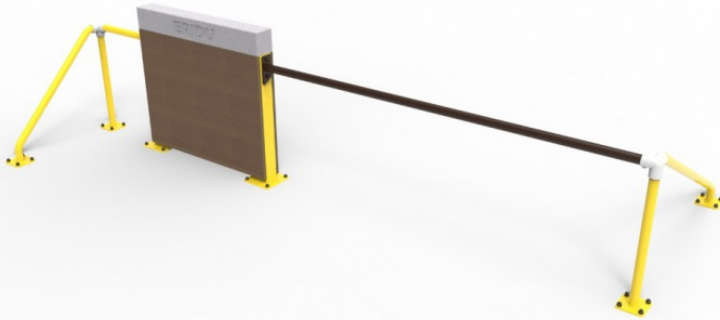

## DESCRIPTION:

This fresh combination of a jump-over wall and a long bar with special stabilization struts will bring a welcome variegation to every parkour setup.

#### Surface

Komaxit 90 with a zinc layer for extreme conditions