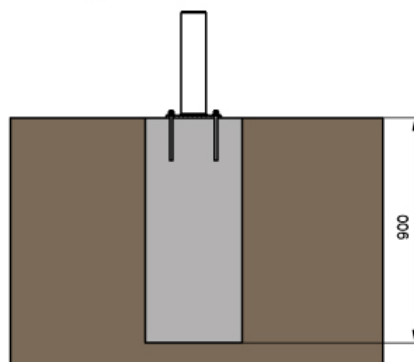

kotvení - **betonové patky**
dopadová plocha - **tráva**