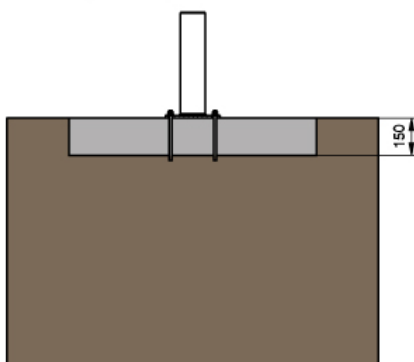

	Diameter	Width
Dips	51mm	4,5mm
Bars	33,7mm	3,5 - 4,5mm
Pillar (square plan)	100mm	4,0mm

Delivery and installation

Lead time	5/6 weeks	Installation	
Standards	EN 16:630 (TUV)		

Recommended flooring

Optimal dimensions	Not Sold Separately
Floor surface	Concrete base

Company Enuma Elis s.r.o. always recommends installation in accord with the safety norm 16:630

PRODUCT NAME

PRODUCT CODE

ISO views

Safe zone

Installation types

kotvení - **betonová deska**
dopadová plocha - **tartan**